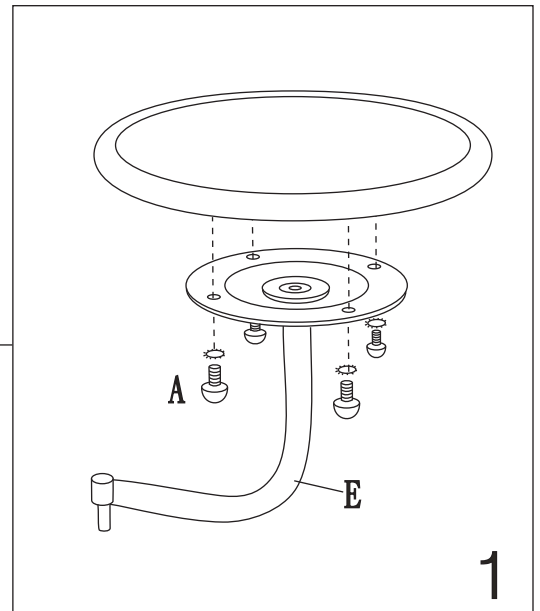

Assembly Instruction for Side Table

ITEM NO.T026

A	 M6X12	4PCS
B	 M6X20	1PC
C	 M6X25	1PC
D		1PC
E		1PC
F		1PC

To install in right or left side is available.

To level table
The higher end of spacer faces front side for both R side and L side sitting